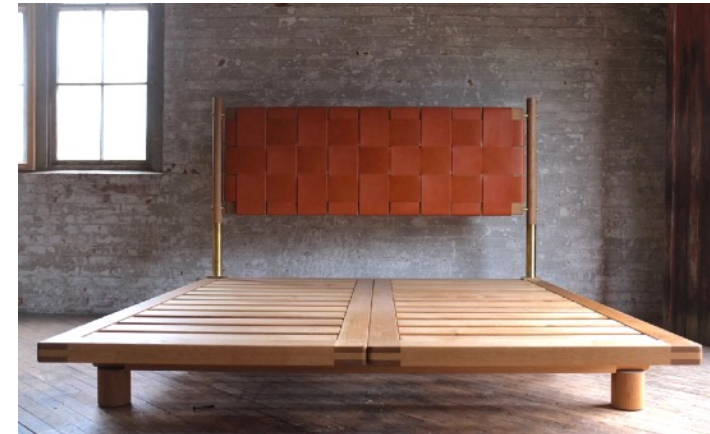

\$2,500 List

Tumbleweed Dining Chair
19 1/4”W x 17”D x 30”H, 18”H Seat

\$2,500 List

Wickson Chair
20"W x 17"D x 30"H, 18"H seat
\$2,500 List

Wickson Barstool
20"W x 15"D x 36"H, 27"H seat
\$2,100 List

Bridle Bench
60"L x 16"W x 18"H
\$6,875 List

Ranger Bench
48"L x 18"W x 18"H
\$5,500 List

Ranger Settee
72"L x 20"D x 34"H, 18"H seat
\$9,660 List

Ranger Sofa
84"L x 24"D x 26"H, 16"H seat
\$11,500 List

Ranger Bed - Woven Headboard
(Twin) 79"L x 38"W x 52"H
Base Price (Twin): **\$15,640 List**