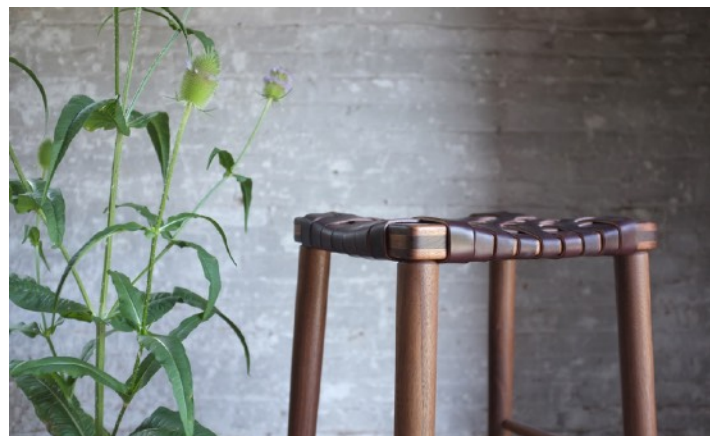

Ranger Stool
16”W x 13”D x 26”H

$1,800 List